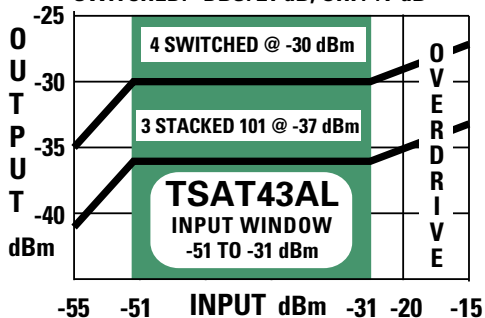

Two coax dish to home up to 150 feet, single coax outputs up to 250 feet to DBS receivers or TVs. TSAT models (TSAT43AL, TSAT86AL, TSAT126AL & TSAT166AL) have 7, 14, 18 and 22 outputs respectively. Outputs include local terrestrial broadcasts, stacked 101stw, and switched multi-sat signals. TSAT systems are used in multiple dwelling units and custom home applications.

Gain @ inputs below window

STACKED: DBS: 14 dB, UHF: +2 dB
 SWITCHED: DBS: 21 dB, UHF: +7 dB

NOT FOR USE with Internal Multi-switch Head Antennas

Specifications

- DBS Inputs & Frequency: (2) @ 950 to 2050 MHz
- (1) 54 to 806 MHz
- Input Window: DBS: -31 dBm to -51 dBm
- Terrestrial +10 dBmV min
- (12 Channels) +25 dBmV max
- Output Level: Switched: (4) @ -30 dBm, +17 dBmV
- Stacked: (3) @ -37 dBm, +12 dBmV
- Gain @ Inputs below Input Window
- STACKED 101^w: DBS: 12 dB
- STACKED 101^w: Terrestrial: 2 dB
- SWITCHED DBS: 20 dB
- SWITCHED: Terrestrial: 7 dB
- Dish to Box Distance up to 150 feet RG-6
- Box to Receiver Distance: up to 250 feet RG-6
- Power: 350 mA
- receiver powered or (*HRP118 assisted)
- Dimensions: 11" W x 3" H x 11" D
- 2 Rack Unit Faceplate optional model RK2FACE